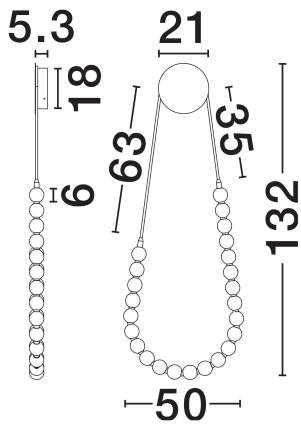

NOVA LUCE

PRODUCT DATASHEET

Version: 001

PRODUCT PHOTOGRAPH

TECHNICAL DRAWING

GENERAL INFORMATION

Product Code	9695204
Collection	Indoor
Product Category	Suspension
Product Family	Perla
Mounting Location	Wall
Application Environment	Indoor
Specifications	N/A

DIMENSION & WEIGHT

LxWxH (cm)	D: 50 H: 132
Cut Out (cm)	N/A
Weight (Kgr)	4.2

MATERIAL & COLOR

Product Color	Gold & Opal
Body Material	Metal & Glass

APPLICATION & MOUNTING

Ambient Working Temp.	Max 45°C
Type of Protection	IP20
Dimmable	Yes
Type of Dimming	Triac
Mounting type	Surface
Mounting Depth (cm)	N/A
Led Module Replaceable	No
Light Source	LED

Power (Nominal)	56W
Input voltage (Nominal)	220-240V
Mains Frequency	50/60Hz

PHOTOMETRICAL DATA

Luminous Flux	4734lm
Color Temperature	3000K
Light Color (Designation)	Warm White

WARRANTY

Warranty	3 Years
----------	----------------