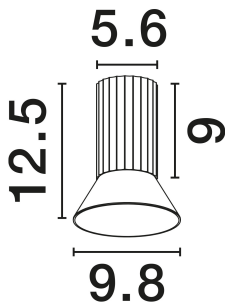

NOVA LUCE

PRODUCT DATASHEET

Version: 001

PRODUCT PHOTOGRAPH

TECHNICAL DRAWING

GENERAL INFORMATION

Product Code	9011438
Collection	Indoor
Product Category	Ceiling
Product Family	Luvia
Mounting Location	Ceiling
Application Environment	Indoor
Specifications	N/A

DIMENSION & WEIGHT

LxWxH (cm)	D: 9.8 H: 12.5
Cut Out (cm)	N/A
Weight (Kgr)	0.125

MATERIAL & COLOR

Product Color	Oxide Gold &Black
Body Material	Aluminium

APPLICATION & MOUNTING

Ambient Working Temp.	Max 45°C
Type of Protection	IP20
Dimmable	Yes
Type of Dimming	N/A
Mounting type	Surface
Mounting Depth (cm)	N/A
Led Module Replaceable	Yes
Light Source	MR16/GU10

Power (Nominal)	1x10W
Input voltage (Nominal)	100-240V
Mains Frequency	50/60Hz

PHOTOMETRICAL DATA

Luminous Flux	N/A
Color Temperature	N/A
Light Color (Designation)	N/A

WARRANTY

Warranty	3 Years
----------	----------------