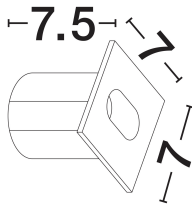

NOVA LUCE

PRODUCT DATASHEET

Version: 001

PRODUCT PHOTOGRAPH

GENERAL INFORMATION

Product Code	9050710
Collection	Outdoor
Product Category	Step Lights
Product Family	Cael
Mounting Location	Wall
Application Environment	Outdoor
Specifications	N/A

DIMENSION & WEIGHT

LxWxH (cm)	L:7 W:7 H:7.5 cm
Cut out (cm)	N/A
Weight (Kgr)	0.17

TECHNICAL DRAWING

MATERIAL & COLOR

Product Color	Dark Anthracite
Body Material	Aluminium & Glass

APPLICATION & MOUNTING

Ambient Working Temp.	Max 45 oC
Type of Protection	IP65
Dimmable	No
Type of Dimming	N/A
Mounting type	Surface
Mounting Depth (cm)	N/A
Led Module Replaceable	No
Light Source	LED