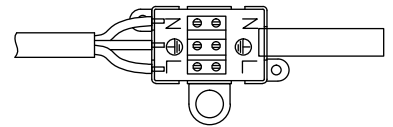

NOVA LUCE

9086023/ 9086024

1

Turn off the general switch

2

Align, mark & drill holes
& apply plastic anchors

3

Connect wires

4

Tie up screws

5

Tie up side screws
to fix it in place

6

Turn on general switch

7