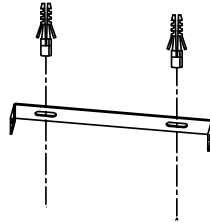

NOVA LUCE

9086023/ 9086024

1

Turn off the general switch

2

Align, mark & drill holes
& apply plastic anchors

3

Connect wires

4

Tie up screws

5

Tie up side screws
to fix it in place

6

Turn on general switch

7