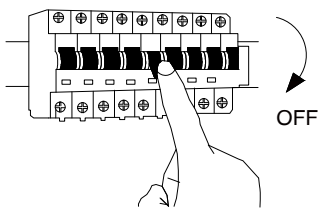

NOVA LUCE

9086023/ 9086024

1

Turn off the general switch

2

Align, mark & drill holes
& apply plastic anchors

3

Connect wires

4

Tie up screws

5

Tie up side screws
to fix it in place

6

Turn on general switch

7