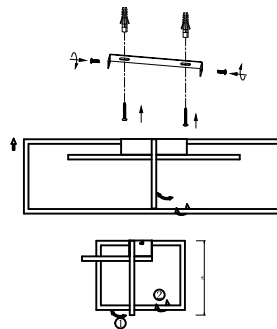

NOVA LUCE

9086023/ 9086024

1

Turn off the general switch

2

Align, mark & drill holes
& apply plastic anchors

3

Connect wires

4

Tie up screws

5

Tie up side screws
to fix it in place

6

Turn on general switch

7