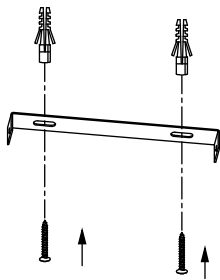

NOVA LUCE

9086023/ 9086024

1

Turn off the general switch

2

Align, mark & drill holes
& apply plastic anchors

3

Connect wires

4

Tie up screws

5

Tie up side screws
to fix it in place

6

Turn on general switch

7