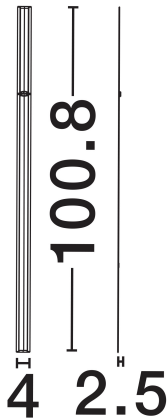

NOVA LUCE

PRODUCT DATASHEET

Version: 001

PRODUCT PHOTOGRAPH

TECHNICAL DRAWING

GENERAL INFORMATION

Product Code	9980598
Collection	Indoor
Product Category	Ceiling
Product Family	Invento
Mounting Location	Wall
Application Environment	Indoor
Specifications	N/A

DIMENSION & WEIGHT

LxWxH (cm)	L: 100.8 W: 4 H: 2.5
Cut Out (cm)	N/A
Weight (Kgr)	0.55

MATERIAL & COLOR

Product Color	White
Body Material	Aluminium & Acrylic

APPLICATION & MOUNTING

Ambient Working Temp.	Max 45°C
Type of Protection	IP20
Dimmable	No
Type of Dimming	N/A
Mounting type	Surface
Mounting Depth (cm)	N/A
Led Module Replaceable	No
Light Source	LED

NOVA LUCE S.A

Schimatari Viotias
32009, Greece

+30 22620 58 121
+30 22620 56 743

info@novaluce.com
www.novaluce.com