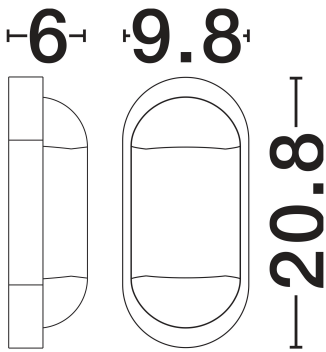

NOVA LUCE

PRODUCT DATASHEET

Version: 001

PRODUCT PHOTOGRAPH

TECHNICAL DRAWING

GENERAL INFORMATION

Product Code	9030767
Collection	Outdoor
Product Category	Wall
Product Family	Tiepolo
Mounting Location	Wall
Application Environment	Outdoor
Specifications	N/A

DIMENSION & WEIGHT

LxWxH (cm)	L:20.8 W:9.8 H:6 cm
Cut out (cm)	N/A
Weight (Kgr)	0.23

MATERIAL & COLOR

Product Color	Sandy Black
Body Material	Pc

APPLICATION & MOUNTING

Ambient Working Temp.	Max 45 oC
Type of Protection	IP65
Dimmable	No
Type of Dimming	N/A
Mounting type	Surface
Mounting Depth (cm)	N/A
Led Module Replaceable	No
Light Source	LED

Power (Nominal)	11w
Input voltage (Nominal)	220-240Vac
Mains Frequency	50/60Hz

PHOTOMETRICAL DATA

Luminous Flux	885lm
Color Temperature	3000K
Light Color (Designation)	Warm White

WARRANTY

Warranty	3 Years
----------	----------------