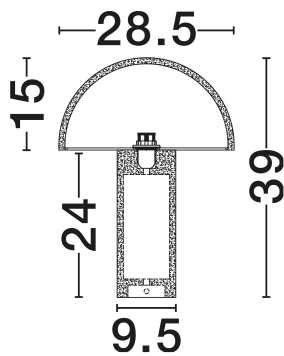

NOVA LUCE

PRODUCT DATASHEET

Version: 001

PRODUCT PHOTOGRAPH

TECHNICAL DRAWING

GENERAL INFORMATION

Product Code	9001122
Collection	Indoor
Product Category	Table
Product Family	Mushu
Mounting Location	Table
Application Environment	Indoor
Specifications	N/A

DIMENSION & WEIGHT

LxWxH (cm)	D: 28.5 H: 39
Cut Out (cm)	N/A
Weight (Kgr)	0

MATERIAL & COLOR

Product Color	Matt Black
Body Material	Papier Mache

APPLICATION & MOUNTING

Ambient Working Temp.	Max 45°C
Type of Protection	IP20
Dimmable	Yes
Type of Dimming	N/A
Mounting type	Surface
Mounting Depth (cm)	N/A
Led Module Replaceable	Yes
Light Source	E14