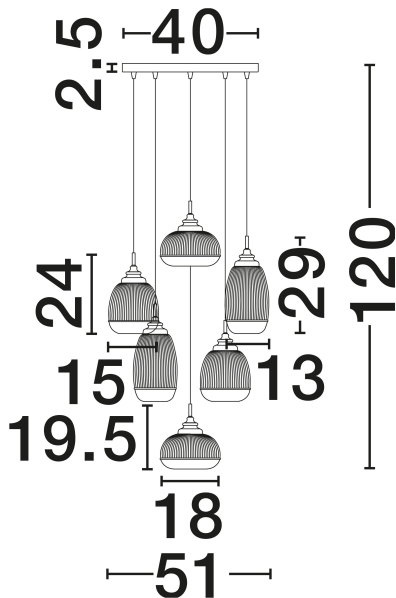

NOVA LUCE

PRODUCT DATASHEET

Version: 001

PRODUCT PHOTOGRAPH

TECHNICAL DRAWING

GENERAL INFORMATION

| | |
|-------------------------|------------|
| Product Code | 9731215 |
| Collection | Indoor |
| Product Category | Suspension |
| Product Family | Mond |
| Mounting Location | Ceiling |
| Application Environment | Indoor |
| Specifications | N/A |

DIMENSION & WEIGHT

| | |
|--------------|--------------|
| LxWxH (cm) | D: 51 H: 120 |
| Cut Out (cm) | N/A |
| Weight (Kgr) | 3.5 |

MATERIAL & COLOR

| | |
|---------------|--------------------|
| Product Color | Clear & Satin Gold |
| Body Material | Glass & Metal |

| | |
|-------------------------|-----------------|
| Power (Nominal) | 6x5W |
| Input voltage (Nominal) | 100-240V |
| Mains Frequency | 50/60Hz |

PHOTOMETRICAL DATA

| | |
|---------------------------|------------|
| Luminous Flux | N/A |
| Color Temperature | N/A |
| Light Color (Designation) | N/A |