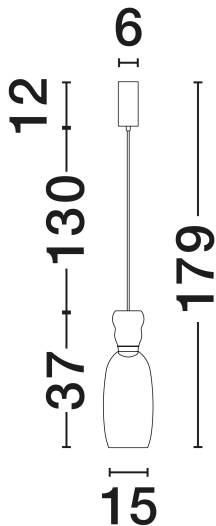

NOVA LUCE

PRODUCT DATASHEET

Version: 001

PRODUCT PHOTOGRAPH

GENERAL INFORMATION

| | |
|-------------------------|------------|
| Product Code | 9030545 |
| Collection | Indoor |
| Product Category | Suspension |
| Product Family | Pluma |
| Mounting Location | Ceiling |
| Application Environment | Indoor |
| Specifications | N/A |

DIMENSION & WEIGHT

| | |
|--------------|--------------|
| LxWxH (cm) | D: 15 H: 179 |
| Cut Out (cm) | N/A |
| Weight (Kgr) | 0.85 |

MATERIAL & COLOR

| | |
|---------------|----------------------------|
| Product Color | Glossy Yellow, Pink & Gold |
| Body Material | Glass & Metal |

TECHNICAL DRAWING

NOVA LUCE S.A

Schimatari Viotias
32009, Greece

+30 22620 58 121
+30 22620 56 743

info@novaluce.com
www.novaluce.com

NOVA LUCE

PRODUCT DATASHEET

Version: 001

ELECTRICAL DATA

| | |
|-------------------------|-----------------|
| Power (Nominal) | 5W |
| Input voltage (Nominal) | 220-240V |
| Mains Frequency | 50/60Hz |

PHOTOMETRICAL DATA

| | |
|---------------------------|-------------------|
| Luminous Flux | 450lm |
| Color Temperature | 3000K |
| Light Color (Designation) | Warm White |