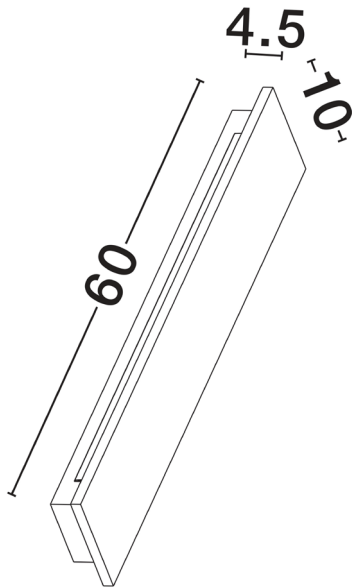

NOVA LUCE

PRODUCT DATASHEET

Version: 001

PRODUCT PHOTOGRAPH

GENERAL INFORMATION

Product Code	9540236
Collection	Outdoor
Product Category	Wall
Product Family	Luna
Mounting Location	Wall
Application Environment	Outdoor
Specifications	Antisalt Protection

DIMENSION & WEIGHT

LxWxH (cm)	L: 60 W: 10 H: 4,5
Cut out (cm)	N/A
Weight (Kgr)	2.8

TECHNICAL DRAWING

MATERIAL & COLOR

Product Color	Black
Body Material	Concrete

APPLICATION & MOUNTING

Ambient Working Temp.	(-15°C) ~ (+60°C)
Type of Protection	IP65
Dimmable	No
Type of Dimming (Optional)	N/A
Mounting type	Surface
Mounting Depth (cm)	N/A
Led Module Replaceable	Yes
Light Source	LED

Power (Nominal)	19 W
Input voltage (Nominal)	220-240Vac
Mains Frequency	50/60Hz

PHOTOMETRICAL DATA

Luminous Flux	1191 lm
Color Temperature	3000 K
Light Color (Designation)	Warm White

WARRANTY

Warranty	3 Years
----------	----------------