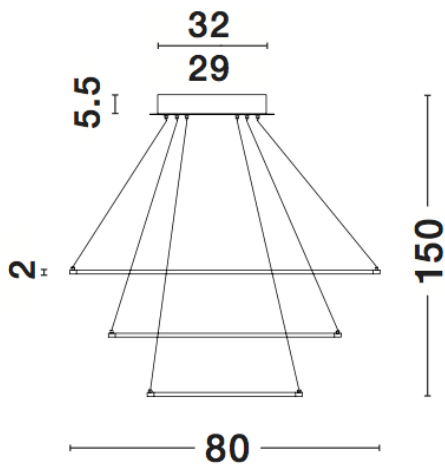

NOVA LUCE

PRODUCT DATASHEET

Version: 001

PRODUCT PHOTOGRAPH

TECHNICAL DRAWING

GENERAL INFORMATION

Product Code	6265004
Collection	Decorative
Product Category	Suspension
Product Family	Ferrol
Mounting Location	Ceiling
Application Environment	Indoor

DIMENSION & WEIGHT

LxWxH (cm)	D: 80 H: 150
Cut out (cm)	N/A
Weight (Kgr)	3.1

MATERIAL & COLOR

Product Color	Brown
Body Material	Aluminium & Acrylic

APPLICATION & MOUNTING

Ambient Working Temp.	Max 45 oC
Type of Protection	IP20
Dimmable	Yes
Type of Dimming (Optional)	Triac
Mounting type	Ceiling
Mounting Depth (cm)	N/A
Led Module Replaceable	No
Light Source	LED

Power (Nominal)	123W
Input voltage (Nominal)	220-240Vac
Mains Frequency	50/60Hz

PHOTOMETRICAL DATA

Luminous Flux	6766 lm
Color Temperature	3000K
Light Color (Designation)	Warm White

WARRANTY

Warranty	3 Years
----------	----------------