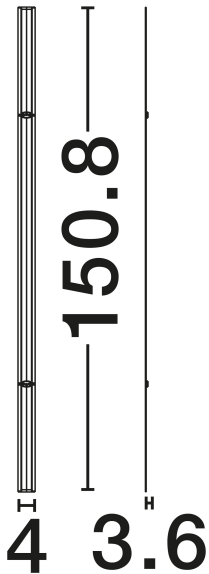

NOVA LUCE

PRODUCT DATASHEET

Version: 001

PRODUCT PHOTOGRAPH

TECHNICAL DRAWING

GENERAL INFORMATION

Product Code	9980612
Collection	Indoor
Product Category	Ceiling
Product Family	Invento
Mounting Location	Wall
Application Environment	Indoor
Specifications	N/A

DIMENSION & WEIGHT

LxWxH (cm)	L: 150.8 W: 4 H: 3.6
Cut Out (cm)	N/A
Weight (Kgr)	0

MATERIAL & COLOR

Product Color	Black
Body Material	Aluminium

APPLICATION & MOUNTING

Ambient Working Temp.	Max 45°C
Type of Protection	IP20
Dimmable	No
Type of Dimming	N/A
Mounting type	Surface
Mounting Depth (cm)	N/A
Led Module Replaceable	No
Light Source	LED

Power (Nominal)	35W
Input voltage (Nominal)	220-240V
Mains Frequency	50/60Hz

PHOTOMETRICAL DATA

Luminous Flux	2400lm
Color Temperature	3000K
Light Color (Designation)	Warm White

WARRANTY

Warranty	3 Years
----------	----------------