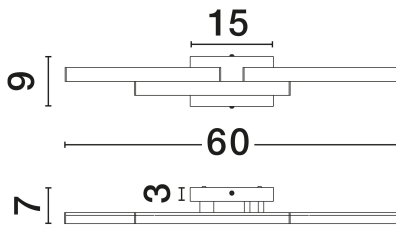

NOVA LUCE

PRODUCT DATASHEET

Version: 001

PRODUCT PHOTOGRAPH

GENERAL INFORMATION

Product Code	9695267
Collection	Indoor
Product Category	Bathroom
Product Family	Atom
Mounting Location	Ceiling
Application Environment	Indoor
Specifications	N/A

DIMENSION & WEIGHT

LxWxH (cm)	L: 60 W: 7 H: 9
Cut Out (cm)	N/A
Weight (Kgr)	1.5

MATERIAL & COLOR

Product Color	Gold
Body Material	Aluminium & Acrylic

TECHNICAL DRAWING

APPLICATION & MOUNTING

Ambient Working Temp.	Max 45°C
Type of Protection	IP44
Dimmable	Yes
Type of Dimming	N/A
Mounting type	Surface
Mounting Depth (cm)	N/A
Led Module Replaceable	No
Light Source	LED

Power (Nominal)	14W
Input voltage (Nominal)	220-240V
Mains Frequency	50/60Hz

PHOTOMETRICAL DATA

Luminous Flux	1342lm
Color Temperature	4000K
Light Color (Designation)	Neutral White

WARRANTY

Warranty	3 Years
----------	----------------