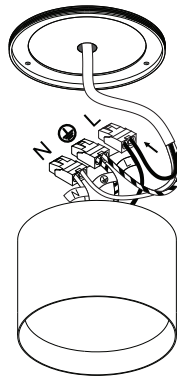

NOVA LUCE

9844098

1. Turn off the general switch

2. By rotating break it apart

3. Mark where to drill

4. Apply plastic anchors & Screws

5. Connect the wires

6. Fix it in place by rotating