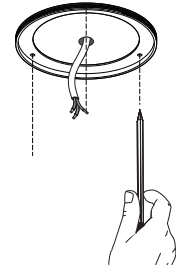

NOVA LUCE

9844098

1. Turn off the general switch

2. By rotating break it apart

3. Mark where to drill

4. Apply plastic anchors & Screws

5. Connect the wires

6. Fix it in place by rotating