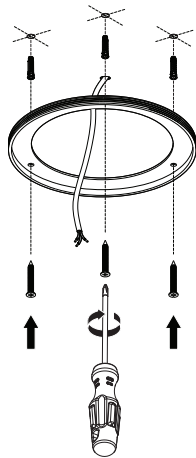

NOVA LUCE

9844098

1. Turn off the general switch

2. By rotating break it apart

3. Mark where to drill

4. Apply plastic anchors & Screws

5. Connect the wires

6. Fix it in place by rotating

7. Turn on the general switch