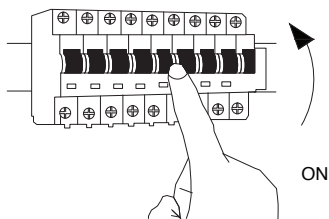

NOVA LUCE

9844098

1. Turn off the general switch

2. By rotating break it apart

3. Mark where to drill

4. Apply plastic anchors & Screws

5. Connect the wires

6. Fix it in place by rotating

7. Turn on the general switch