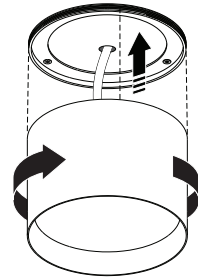

NOVA LUCE

9844098

1. Turn off the general switch

2. By rotating break it apart

3. Mark where to drill

4. Apply plastic anchors & Screws

5. Connect the wires

6. Fix it in place by rotating