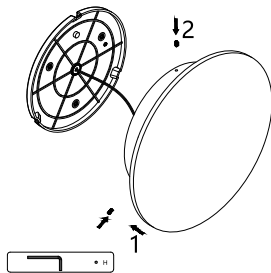

NOVA LUCE

9923415, 9923416
9923417, 9923418

1

Turn off the general switch

2

Dismantle the product

3

Drill holes, apply plastic
Anchors with screws

4

Connect wires

5

Put it in place
Apply the side screws

6

Turn on the general switch