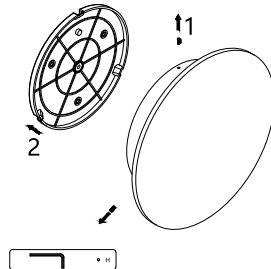

NOVA LUCE

9923415, 9923416
9923417, 9923418

1

Turn off the general switch

2

Dismantle the product

3

Drill holes, apply plastic
Anchors with screws

4

Connect wires

5

Put it in place
Apply the side screws

6

Turn on the general switch