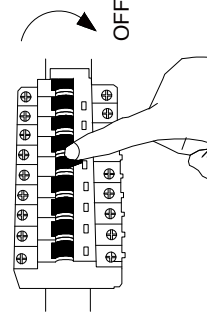

# NOVA LUCE

9030945

1

Turn off the general switch

6

Turn on the general switch

1. Turn on the general switch
2. Drill holes & apply plastic anchors with screws
3. Tight them up
4. Connect the wires
5. Apply the side screws
6. Turn on general switch