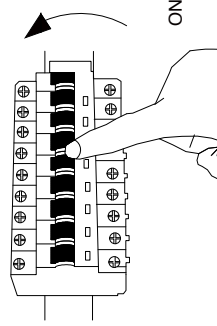

# NOVA LUCE

9030945

1

Turn off the general switch

6

Turn on the general switch

1. Turn on the general switch
2. Drill holes & apply plastic anchors with screws
3. Tight them up
4. Connect the wires
5. Apply the side screws
6. Turn on general switch