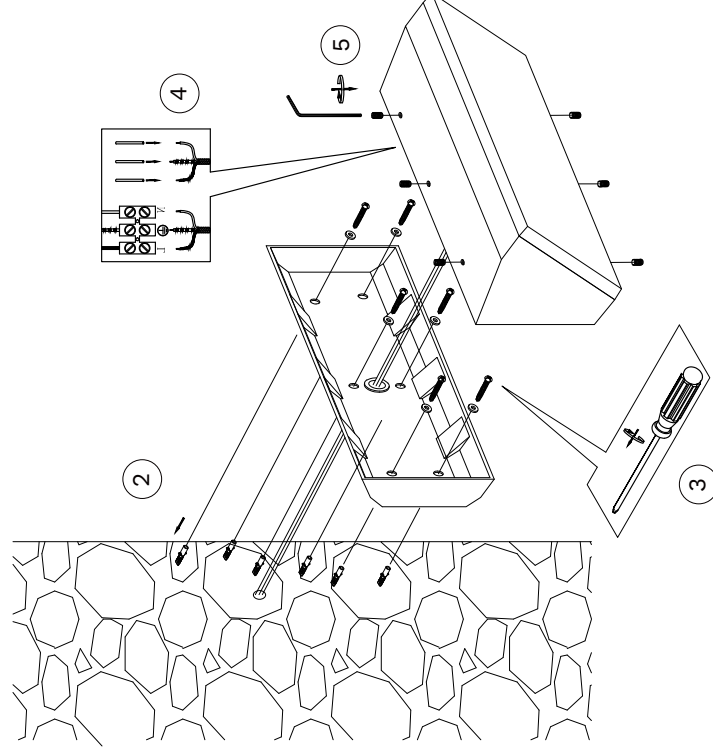

# NOVA LUCE

9030945

1

Turn off the general switch

6

Turn on the general switch

1. Turn on the general switch
2. Drill holes & apply plastic anchors with screws
3. Tight them up
4. Connect the wires
5. Apply the side screws
6. Turn on general switch