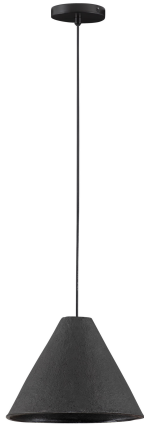

NOVA LUCE

PRODUCT DATASHEET

Version: 001

PRODUCT PHOTOGRAPH

TECHNICAL DRAWING