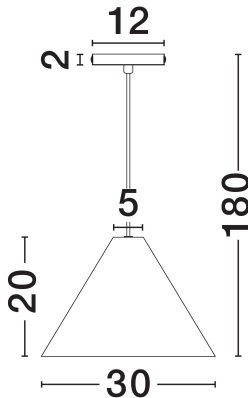

GENERAL INFORMATION

Product Code	9001134
Collection	Indoor
Product Category	Suspension
Product Family	Joelle
Mounting Location	Wall
Application Environment	Indoor
Specifications	N/A

DIMENSION & WEIGHT

LxWxH (cm)	D: 30 H: 180
Cut Out (cm)	N/A
Weight (Kgr)	0.65

MATERIAL & COLOR

Product Color	Rough Black
Body Material	Papier Mache

APPLICATION & MOUNTING

Ambient Working Temp.	Max 45°C
Type of Protection	IP20
Dimmable	N/A
Type of Dimming	N/A
Mounting type	Surface
Mounting Depth (cm)	N/A
Led Module Replaceable	Yes
Light Source	E27

NOVA LUCE S.A

Schimatari Viotias
32009, Greece

+30 22620 58 121
+30 22620 56 743

info@novaluce.com
www.novaluce.com