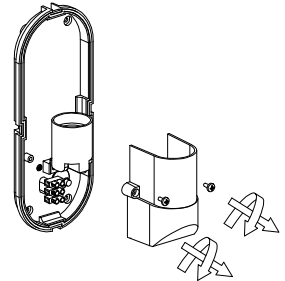

NOVA LUCE

9030164

1

Turn off the general switch

2

Remove the side screws

3

Remove the screws

4

Connect the wires

5

Apply the bulb by rotating
With the screws

6

Apply the side screws

7

Turn on the general switch