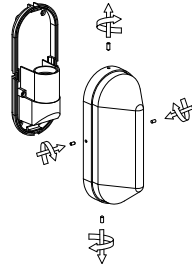

NOVA LUCE

9030164

1

Turn off the general switch

2

Remove the side screws

3

Remove the screws

4

Connect the wires

5

Apply the bulb by rotating
With the screws

6

Apply the side screws

7

Turn on the general switch