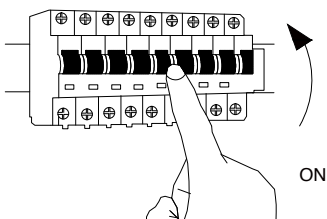

NOVA LUCE

9030164

1

Turn off the general switch

2

Remove the side screws

3

Remove the screws

4

Connect the wires

5

Apply the bulb by rotating
With the screws

6

Apply the side screws

7

Turn on the general switch