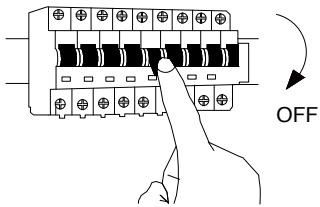

NOVA LUCE

9030164

1

Turn off the general switch

2

Remove the side screws

3

Remove the screws

4

Connect the wires

5

Apply the bulb by rotating
With the screws

6

Apply the side screws

7

Turn on the general switch