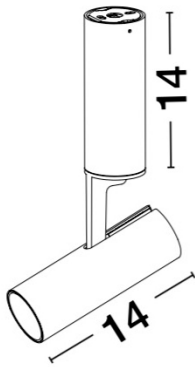

NOVA LUCE

PRODUCT DATASHEET

Version: 001

PRODUCT PHOTOGRAPH

TECHNICAL DRAWING

COMPATIBLE WITH

— On/Off Driver: N/A

— Triac Driver: N/A

— Dali Driver: N/A

GENERAL INFORMATION

Product Code	7404602
Product Category	Ceiling GU10
Product Family	Bernardo
Mounting Location	Ceiling
Application Environment	Indoor

DIMENSION & WEIGHT

LxWxH (cm)	D: 5 H: 28
Cut out (cm)	0
Weight (Kgr)	0.555