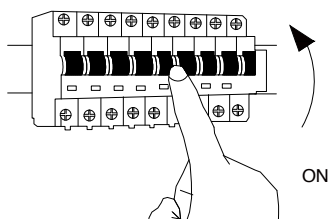

NOVA LUCE

9030158

1

Turn off the general switch

2

Remove the screws with the cap

3

Connect the wires

4

Apply the cap with the screws

5

Turn on the general switch