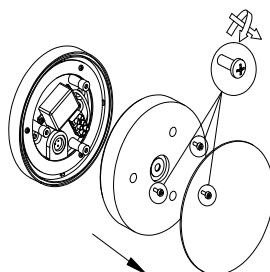

NOVA LUCE

9030158

1

Turn off the general switch

2

Remove the screws with the cap

3

Connect the wires

4

Apply the cap with the screws

5

Turn on the general switch