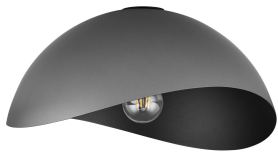

NOVA LUCE

PRODUCT DATASHEET

Version: 001

PRODUCT PHOTOGRAPH

TECHNICAL DRAWING

GENERAL INFORMATION

Product Code	9695304
Collection	Indoor
Product Category	Ceiling
Product Family	Opsi
Mounting Location	Ceiling
Application Environment	Indoor
Specifications	N/A

DIMENSION & WEIGHT

LxWxH (cm)	D: 40 H: 20
Cut Out (cm)	N/A
Weight (Kgr)	0.8

MATERIAL & COLOR

Product Color	Dark Gray & Sandy Black
Body Material	Metal

APPLICATION & MOUNTING

Ambient Working Temp.	Max 45°C
Type of Protection	IP20
Dimmable	Yes
Type of Dimming	N/A
Mounting type	Surface
Mounting Depth (cm)	N/A
Led Module Replaceable	Yes
Light Source	E27