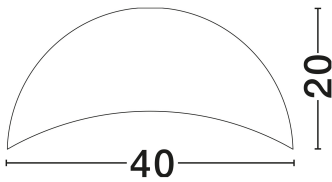

TECHNICAL DRAWING

GENERAL INFORMATION

Product Code	9695304
Collection	Indoor
Product Category	Ceiling
Product Family	Opsi
Mounting Location	Ceiling
Application Environment	Indoor
Specifications	N/A

DIMENSION & WEIGHT

LxWxH (cm)	D: 40 H: 20
Cut Out (cm)	N/A
Weight (Kgr)	0.8

MATERIAL & COLOR

Product Color	Dark Gray & Sandy Black
Body Material	Metal

APPLICATION & MOUNTING

Ambient Working Temp.	Max 45°C
Type of Protection	IP20
Dimmable	Yes
Type of Dimming	N/A
Mounting type	Surface
Mounting Depth (cm)	N/A
Led Module Replaceable	Yes
Light Source	E27

NOVA LUCE S.A

Schimatari Viotias
32009, Greece

+30 22620 58 121
+30 22620 56 743

info@novaluce.com
www.novaluce.com