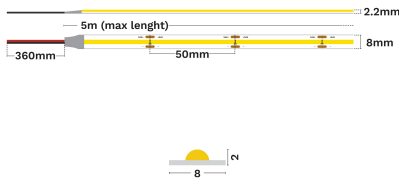

COMPATIBLE WITH

— On/Off Driver: N/A

— Triac Driver: N/A

— Dali Driver: N/A

GENERAL INFORMATION

Product Code	9680302
Product Category	Led Strips
Product Family	Vida Slim
Mounting Location	N/A
Application Environment	Indoor

DIMENSION & WEIGHT

LxWxH (cm)	L:5m W:8 mm
Cut out (cm)	N/A
Weight (Kgr)	N/A

MATERIAL & COLOR

Product Color	N/A
Body Material	Aluminium
Cover Material	N/A

APPLICATION & MOUNTING

Ambient Working Temp.	45 C
Type of Protection	IP20
Protection Class IK	N/A
Dimmable	Yes
Type of Dimming (Optional)	Triac/Dali
Mounting type	N/A
Mounting Depth (cm)	N/A
Led Module Replaceable	No
Light Source	Led
Adjustable	No

NOVA LUCE S.A

Schimatari Viotias
32009, Greece

+30 22620 58 121
+30 22620 56 743

info@novaluce.com
www.novaluce.com