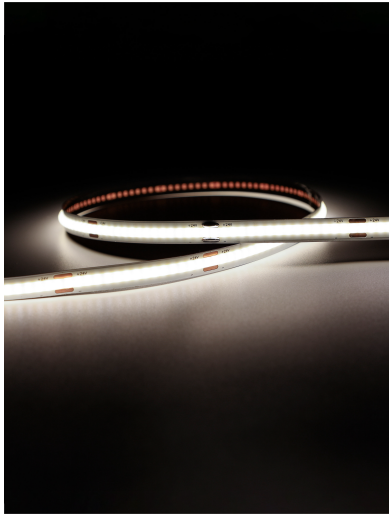

NOVA LUCE

PRODUCT DATASHEET

Version: 001

PRODUCT PHOTOGRAPH

TECHNICAL DRAWING