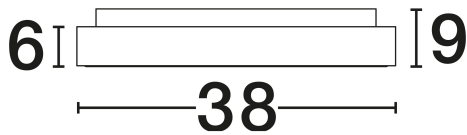

TECHNICAL DRAWING

NOVA LUCE S.A

Schimatari Viotias
32009, Greece

+30 22620 58 121
+30 22620 56 743

info@novaluce.com
www.novaluce.com