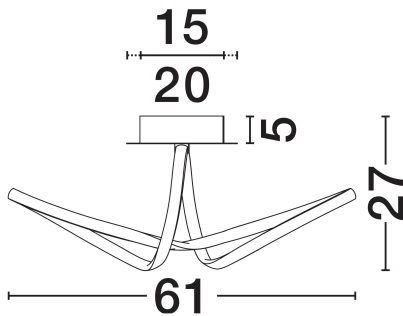

NOVA LUCE

PRODUCT DATASHEET

Version: 001

PRODUCT PHOTOGRAPH

TECHNICAL DRAWING

GENERAL INFORMATION

Product Code	9248106
Collection	Indoor
Product Category	Ceiling
Product Family	Amara
Mounting Location	Wall
Application Environment	Indoor
Specifications	N/A

DIMENSION & WEIGHT

LxWxH (cm)	L: 61 W: 24.5 H: 27
Cut Out (cm)	N/A
Weight (Kgr)	1.2

MATERIAL & COLOR

Product Color	Sandy Black
Body Material	Aluminium & Acrylic

APPLICATION & MOUNTING

Ambient Working Temp.	Max 45°C
Type of Protection	IP20
Dimmable	No
Type of Dimming	N/A
Mounting type	Surface
Mounting Depth (cm)	N/A
Led Module Replaceable	No
Light Source	LED

Power (Nominal)	23W
Input voltage (Nominal)	220-240V
Mains Frequency	50/60Hz

PHOTOMETRICAL DATA

Luminous Flux	1400lm
Color Temperature	3000K
Light Color (Designation)	Warm White

WARRANTY

Warranty	3 Years
----------	----------------