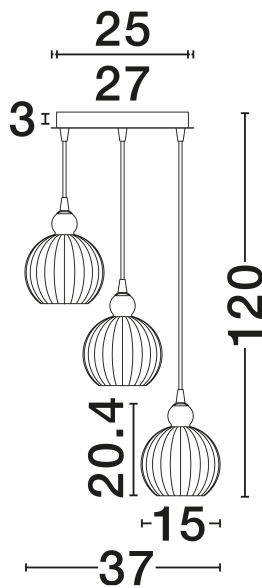

TECHNICAL DRAWING

GENERAL INFORMATION

Product Code	9190882
Collection	Indoor
Product Category	Suspension
Product Family	Odell
Mounting Location	Ceiling
Application Environment	Indoor
Specifications	N/A

DIMENSION & WEIGHT

LxWxH (cm)	D: 37 H1: 20.4 H2: 120
Cut Out (cm)	N/A
Weight (Kgr)	3.4

MATERIAL & COLOR

Product Color	Glossy Opal & Chrome
Body Material	Glass & Aluminium

APPLICATION & MOUNTING

Ambient Working Temp.	Max 45°C
Type of Protection	IP20
Dimmable	Yes
Type of Dimming	N/A
Mounting type	Surface
Mounting Depth (cm)	N/A
Led Module Replaceable	Yes
Light Source	E14

NOVA LUCE S.A

Schimatari Viotias
32009, Greece

+30 22620 58 121
+30 22620 56 743

info@novaluce.com
www.novaluce.com