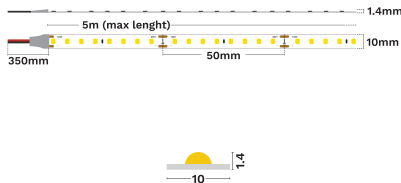

COMPATIBLE WITH

— On/Off Driver: N/A

— Triac Driver: N/A

— Dali Driver: N/A

GENERAL INFORMATION

Product Code	9680306
Product Category	Led Strips
Product Family	Honor 48V Long
Mounting Location	N/A
Application Environment	Indoor

DIMENSION & WEIGHT

LxWxH (cm)	L:1m W:10 H:1.4 mm
Cut out (cm)	N/A
Weight (Kgr)	N/A

MATERIAL & COLOR

Product Color	N/A
Body Material	Aluminium
Cover Material	N/A

APPLICATION & MOUNTING

Ambient Working Temp.	45 C
Type of Protection	IP20
Protection Class IK	N/A
Dimmable	Yes
Type of Dimming (Optional)	Triac/Dali
Mounting type	N/A
Mounting Depth (cm)	N/A
Led Module Replaceable	No
Light Source	Led
Adjustable	No

NOVA LUCE S.A

Schimatari Viotias
32009, Greece

+30 22620 58 121
+30 22620 56 743

info@novaluce.com
www.novaluce.com