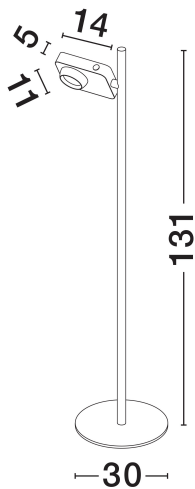

NOVA LUCE

PRODUCT DATASHEET

Version: 001

PRODUCT PHOTOGRAPH

TECHNICAL DRAWING

GENERAL INFORMATION

| | |
|-------------------------|---------|
| Product Code | 9870035 |
| Collection | Indoor |
| Product Category | Floor |
| Product Family | Kedros |
| Mounting Location | Floor |
| Application Environment | Indoor |
| Specifications | N/A |

DIMENSION & WEIGHT

| | |
|--------------|--------------------|
| LxWxH (cm) | L: 30 W: 30 H: 131 |
| Cut Out (cm) | N/A |
| Weight (Kgr) | 4.4 |

MATERIAL & COLOR

| | |
|---------------|-------------------|
| Product Color | White |
| Body Material | Aluminium & Steel |

| | |
|-------------------------|-----------------|
| Power (Nominal) | 9W |
| Input voltage (Nominal) | 220-240V |
| Mains Frequency | 50/60Hz |

PHOTOMETRICAL DATA

| | |
|---------------------------|-------------------|
| Luminous Flux | 717lm |
| Color Temperature | 3000K |
| Light Color (Designation) | Warm White |