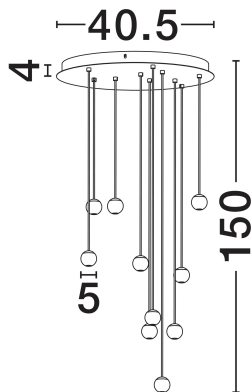

NOVA LUCE

PRODUCT DATASHEET

Version: 001

PRODUCT PHOTOGRAPH

TECHNICAL DRAWING

GENERAL INFORMATION

Product Code	9303952
Collection	Indoor
Product Category	Suspension
Product Family	Nocci
Mounting Location	Wall
Application Environment	Indoor
Specifications	N/A

DIMENSION & WEIGHT

LxWxH (cm)	D: 40.5 H: 150
Cut Out (cm)	N/A
Weight (Kgr)	3.2

MATERIAL & COLOR

Product Color	Black
Body Material	Aluminium

APPLICATION & MOUNTING

Ambient Working Temp.	Max 45°C
Type of Protection	IP20
Dimmable	No
Type of Dimming	N/A
Mounting type	Surface
Mounting Depth (cm)	N/A
Led Module Replaceable	No
Light Source	LED

Power (Nominal)	48W
Input voltage (Nominal)	220-240V
Mains Frequency	50/60Hz

PHOTOMETRICAL DATA

Luminous Flux	1902lm
Color Temperature	3000K
Light Color (Designation)	Warm White

WARRANTY

Warranty	3 Years
----------	----------------