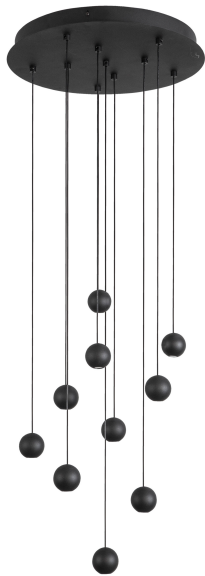

NOVA LUCE

PRODUCT DATASHEET

Version: 001

PRODUCT PHOTOGRAPH

TECHNICAL DRAWING

GENERAL INFORMATION

Product Code	9303952
Collection	Indoor
Product Category	Suspension
Product Family	Nocci
Mounting Location	Wall
Application Environment	Indoor
Specifications	N/A

DIMENSION & WEIGHT

LxWxH (cm)	D: 40.5 H: 150
Cut Out (cm)	N/A
Weight (Kgr)	3.2

MATERIAL & COLOR

Product Color	Black
Body Material	Aluminium

APPLICATION & MOUNTING

Ambient Working Temp.	Max 45°C
Type of Protection	IP20
Dimmable	No
Type of Dimming	N/A
Mounting type	Surface
Mounting Depth (cm)	N/A
Led Module Replaceable	No
Light Source	LED

Power (Nominal)	48W
Input voltage (Nominal)	220-240V
Mains Frequency	50/60Hz

PHOTOMETRICAL DATA

Luminous Flux	1902lm
Color Temperature	3000K
Light Color (Designation)	Warm White

WARRANTY

Warranty	3 Years
----------	----------------