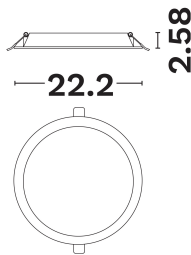

NOVA LUCE

PRODUCT DATASHEET

Version: 001

PRODUCT PHOTOGRAPH

GENERAL INFORMATION

Product Code	9050800
Product Category	Downlights
Product Family	Hermit
Mounting Location	
Application Environment	Indoor

DIMENSION & WEIGHT

LxWxH (cm)	D:22.2 H:2.58
Cut out (cm)	19,5-21
Weight (Kgr)	0,186

TECHNICAL DRAWING

MATERIAL & COLOR

Product Color	White
Body Material	Plastic
Cover Material	N/A

APPLICATION & MOUNTING

Ambient Working Temp.	45 C
Type of Protection	IP20
Protection Class IK	IK04
Dimmable	No
Type of Dimming (Optional)	N/A
Mounting type	Recessed/Surface
Mounting Depth (cm)	Ceiling
Led Module Replaceable	No
Light Source	Led
Adjustable	No

PHOTOMETRICAL DATA

Luminous Flux	1440
Luminous Efficacy	80
Color Temperature	3000
Light Color (Designation)	Warm White
CRI	>80
SDCM	<3
Beam Angle	120
UGR	N/A

LIFESPAN

Lifetime	25000
----------	--------------