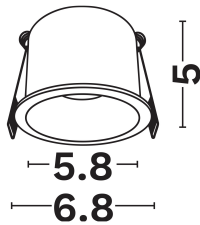

TECHNICAL DRAWING

MATERIAL & COLOR

Product Color	Black & Gold
Body Material	Aluminium
Cover Material	N/A

APPLICATION & MOUNTING

Ambient Working Temp.	45 C
Type of Protection	IP20
Protection Class IK	N/A
Dimmable	N/A
Type of Dimming (Optional)	N/A
Mounting type	Recessed
Mounting Depth (cm)	Ceiling
Led Module Replaceable	Yes
Light Source	Led Gu10
Adjustable	No

COMPATIBLE WITH

— On/Off Driver: N/A

— Triac Driver: N/A

— Dali Driver: N/A

NOVA LUCE S.A

Schimatari Viotias
32009, Greece

+30 22620 58 121
+30 22620 56 743

info@novaluce.com
www.novaluce.com