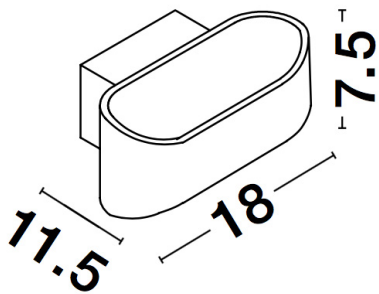

NOVA LUCE

PRODUCT DATASHEET

Version: 001

PRODUCT PHOTOGRAPH

GENERAL INFORMATION

Product Code	9257871
Collection	Outdoor
Product Category	Wall
Product Family	MILE
Mounting Location	Wall
Application Environment	Outdoor

DIMENSION & WEIGHT

LxWxH (cm)	L: 18 W: 11,5 H: 7,5
Cut out (cm)	N/A
Weight (Kgr)	0.7

MATERIAL & COLOR

Product Color	White
Body Material	Aluminium&-Glass

TECHNICAL DRAWING

APPLICATION & MOUNTING

Ambient Working Temp.	Max 40 oC
Type of Protection	IP54
Dimmable	No
Type of Dimming (Optional)	N/A
Mounting type	Surface
Mounting Depth (cm)	N/A
Led Module Replaceable	No
Light Source	LED

Power (Nominal)	9W
Input voltage (Nominal)	220-240Vac
Mains Frequency	50/60Hz

PHOTOMETRICAL DATA

Luminous Flux	475 lm
Color Temperature	3000K
Light Color (Designation)	Warm White

WARRANTY

Warranty	3 Years
----------	----------------