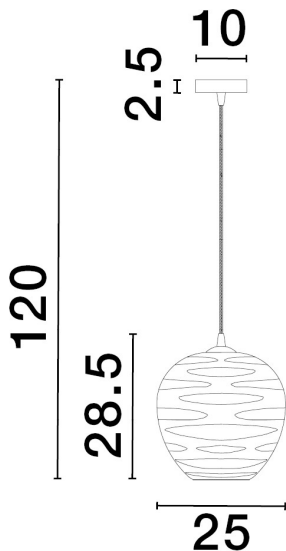

NOVA LUCE

PRODUCT DATASHEET

Version: 001

PRODUCT PHOTOGRAPH

TECHNICAL DRAWING

GENERAL INFORMATION

Product Code	9009258
Collection	Decorative
Product Category	Suspension
Product Family	Evleen
Mounting Location	Ceiling
Application Environment	Indoor

DIMENSION & WEIGHT

LxWxH (cm)	L: 25 W: 28,5 H: 120
Cut out (cm)	N/A
Weight (Kgr)	2.1

MATERIAL & COLOR

Product Color	Matt Black & Grey
Body Material	Metal & Glass

APPLICATION & MOUNTING

Ambient Working Temp.	Max 45 oC
Type of Protection	IP20
Dimmable	Depends on the lamp
Type of Dimming (Optional)	N/A
Mounting type	Ceiling
Mounting Depth (cm)	N/A
Led Module Replaceable	Yes
Light Source	LED E27

Power (Nominal)	Depends on the lamp
Input voltage (Nominal)	220-240Vac
Mains Frequency	50/60Hz

PHOTOMETRICAL DATA

Luminous Flux	Depends on the lamp
Color Temperature	Depends on the lamp
Light Color (Designation)	N/A