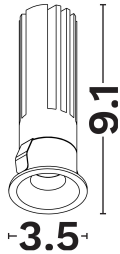

DIMENSION & WEIGHT

LxWxH (cm)	D:3.5 H:9.1
Cut out (cm)	3,1
Weight (Kgr)	0,115

TECHNICAL DRAWING

MATERIAL & COLOR

Product Color	White
Body Material	Aluminium
Cover Material	N/A

APPLICATION & MOUNTING

Ambient Working Temp.	45 C
Type of Protection	IP20
Protection Class IK	IK03
Dimmable	Yes
Type of Dimming (Optional)	Triac/Dali
Mounting type	Recessed
Mounting Depth (cm)	Ceiling
Led Module Replaceable	No
Light Source	Led
Adjustable	No

PHOTOMETRICAL DATA

Luminous Flux	580
Luminous Efficacy	58
Color Temperature	3000
Light Color (Designation)	Warm White
CRI	>90
SDCM	<3
Beam Angle	36
UGR	<19

LIFESPAN

Lifetime	50000
----------	--------------