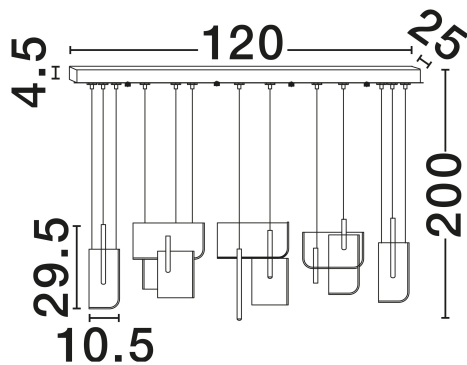

NOVA LUCE

PRODUCT DATASHEET

Version: 001

PRODUCT PHOTOGRAPH

TECHNICAL DRAWING

GENERAL INFORMATION

Product Code	9214212
Collection	Indoor
Product Category	Suspension
Product Family	Totem
Mounting Location	Ceiling
Application Environment	Indoor
Specifications	N/A

DIMENSION & WEIGHT

LxWxH (cm)	L: 120 W: 25 H: 150
Cut Out (cm)	N/A
Weight (Kgr)	0

MATERIAL & COLOR

Product Color	Silver Gray
Body Material	Metal & Acrylic

APPLICATION & MOUNTING

Ambient Working Temp.	Max 45°C
Type of Protection	IP20
Dimmable	Yes
Type of Dimming	Triac
Mounting type	Surface
Mounting Depth (cm)	N/A
Led Module Replaceable	No
Light Source	LED

Power (Nominal)	20W
Input voltage (Nominal)	220-240V
Mains Frequency	50/60Hz

PHOTOMETRICAL DATA

Luminous Flux	796lm
Color Temperature	3000K
Light Color (Designation)	Warm White

WARRANTY

Warranty	3 Years
----------	----------------