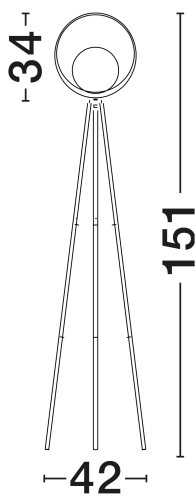

NOVA LUCE

PRODUCT DATASHEET

Version: 001

PRODUCT PHOTOGRAPH

GENERAL INFORMATION

Product Code	9011320
Collection	Indoor
Product Category	Floor
Product Family	Kitro
Mounting Location	Floor
Application Environment	Indoor
Specifications	N/A

DIMENSION & WEIGHT

LxWxH (cm)	D: 34 H: 151
Cut Out (cm)	N/A
Weight (Kgr)	2.4

MATERIAL & COLOR

Product Color	Matt Black & Gold
Body Material	Metal

APPLICATION & MOUNTING

Ambient Working Temp.	Max 45°C
Type of Protection	IP20
Dimmable	No
Type of Dimming	N/A
Mounting type	Surface
Mounting Depth (cm)	N/A
Led Module Replaceable	No
Light Source	LED

TECHNICAL DRAWING

NOVA LUCE S.A

Schimatari Viotias
32009, Greece

+30 22620 58 121
+30 22620 56 743

info@novaluce.com
www.novaluce.com

NOVA LUCE

PRODUCT DATASHEET

Version: 001

ELECTRICAL DATA

Power (Nominal)	12W
Input voltage (Nominal)	220-240V
Mains Frequency	50/60Hz

PHOTOMETRICAL DATA

Luminous Flux	400lm
Color Temperature	3000K
Light Color (Designation)	Warm White

WARRANTY

Warranty	3 Years
----------	----------------