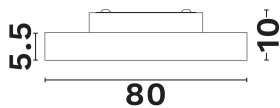

DIMENSION & WEIGHT

LxWxH (cm)	D: 80 H: 10 cm
Cut out (cm)	N/A
Weight (Kgr)	N/A

TECHNICAL DRAWING

MATERIAL & COLOR

Product Color	Black
Body Material	Aluminium
Cover Material	N/A

APPLICATION & MOUNTING

Ambient Working Temp.	45 C
Type of Protection	IP20
Protection Class IK	IK03
Dimmable	Yes
Type of Dimming (Optional)	Triac
Mounting type	Surface
Mounting Depth (cm)	Ceiling
Led Module Replaceable	No
Light Source	Led
Adjustable	No

PHOTOMETRICAL DATA

Luminous Flux	4800
Luminous Efficacy	60
Color Temperature	3000
Light Color (Designation)	Warm White
CRI	>80
SDCM	<3
Beam Angle	120
UGR	N/A

LIFESPAN

Lifetime	50000
----------	--------------