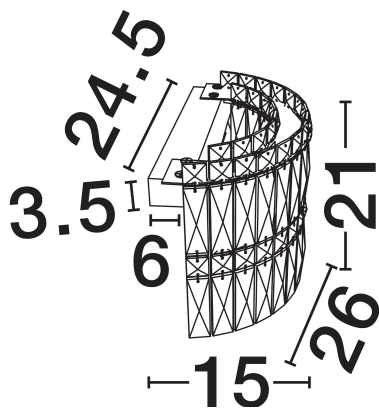

NOVA LUCE

PRODUCT DATASHEET

Version: 001

PRODUCT PHOTOGRAPH

GENERAL INFORMATION

Product Code	9019779
Collection	Indoor
Product Category	Wall
Product Family	Nuvia
Mounting Location	Wall
Application Environment	Indoor
Specifications	N/A

DIMENSION & WEIGHT

LxWxH (cm)	L: 26 W: 15 H: 20.9
Cut Out (cm)	N/A
Weight (Kgr)	2.15

MATERIAL & COLOR

Product Color	Chrome
Body Material	Metal & Crystal

TECHNICAL DRAWING

APPLICATION & MOUNTING

Ambient Working Temp.	Max 45°C
Type of Protection	IP20
Dimmable	Yes
Type of Dimming	Triac
Mounting type	Surface
Mounting Depth (cm)	N/A
Led Module Replaceable	No
Light Source	LED

Power (Nominal)	12W
Input voltage (Nominal)	220-240V
Mains Frequency	50/60Hz

PHOTOMETRICAL DATA

Luminous Flux	840lm
Color Temperature	3500K
Light Color (Designation)	Warm White

WARRANTY

Warranty	3 Years
----------	----------------