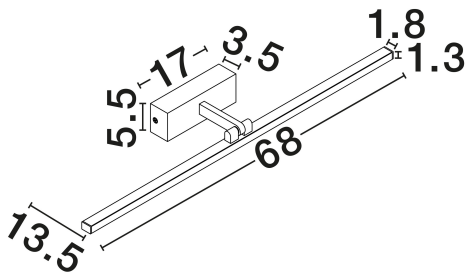

NOVA LUCE

PRODUCT DATASHEET

Version: 001

PRODUCT PHOTOGRAPH

GENERAL INFORMATION

Product Code	9117308
Collection	Indoor
Product Category	Wall
Product Family	Marel
Mounting Location	Ceiling
Application Environment	Indoor
Specifications	N/A

DIMENSION & WEIGHT

LxWxH (cm)	L: 68 W: 13.5 H: 5
Cut Out (cm)	N/A
Weight (Kgr)	0.74

MATERIAL & COLOR

Product Color	Chrome
Body Material	Steel, Aluminium & Acrylic

TECHNICAL DRAWING

APPLICATION & MOUNTING

Ambient Working Temp.	Max 45°C
Type of Protection	IP44
Dimmable	Yes
Type of Dimming	N/A
Mounting type	Surface
Mounting Depth (cm)	N/A
Led Module Replaceable	No
Light Source	LED