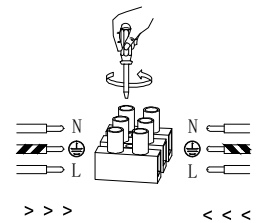

NOVA LUCE

8279602

1

Turn off the general switch

2

Drill holes & apply plastic anchors
With screws

3

Connect the wires

4

Apply the screws

5

Apply the bulb

6

Apply the glass & Tighten
up the screws

7

Turn on the general switch