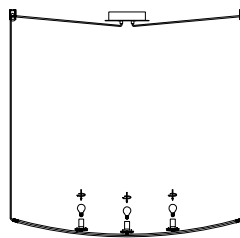

NOVA LUCE

8279602

1

Turn off the general switch

2

Drill holes & apply plastic anchors
With screws

3

Connect the wires

4

Apply the screws

5

Apply the bulb

6

Apply the glass & Tighten
up the screws

7

Turn on the general switch