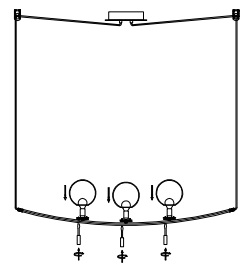

NOVA LUCE

8279602

1

Turn off the general switch

2

Drill holes & apply plastic anchors
With screws

3

Connect the wires

4

Apply the screws

5

Apply the bulb

6

Apply the glass & Tighten
up the screws

7

Turn on the general switch