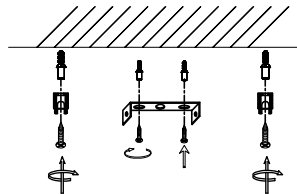

NOVA LUCE

8279602

1

Turn off the general switch

2

Drill holes & apply plastic anchors
With screws

3

Connect the wires

4

Apply the screws

5

Apply the bulb

6

Apply the glass & Tighten
up the screws

7

Turn on the general switch