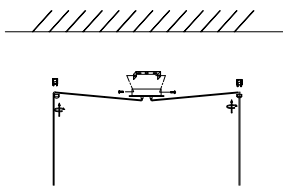

NOVA LUCE

8279602

1

Turn off the general switch

2

Drill holes & apply plastic anchors
With screws

3

Connect the wires

4

Apply the screws

5

Apply the bulb

6

Apply the glass & Tighten
up the screws

7

Turn on the general switch