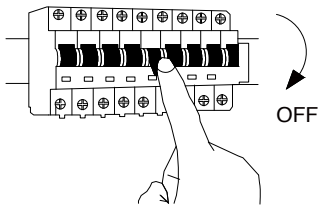

NOVA LUCE

8279602

1

Turn off the general switch

2

Drill holes & apply plastic anchors
With screws

3

Connect the wires

4

Apply the screws

5

Apply the bulb

6

Apply the glass & Tighten
up the screws

7

Turn on the general switch