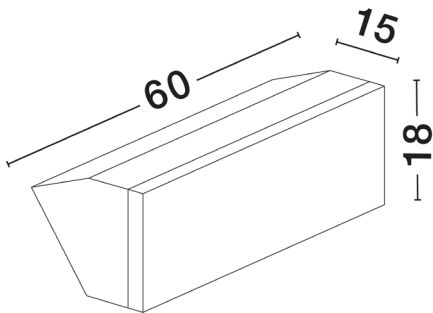

NOVA LUCE

PRODUCT DATASHEET

Version: 001

PRODUCT PHOTOGRAPH

TECHNICAL DRAWING

GENERAL INFORMATION

Product Code	9030946
Collection	Outdoor
Product Category	Wall
Product Family	Style
Mounting Location	Wall
Application Environment	Outdoor
Specifications	Antisalt Protection

DIMENSION & WEIGHT

LxWxH (cm)	L: 60 W: 15 H: 18
Cut out (cm)	N/A
Weight (Kgr)	2.9

MATERIAL & COLOR

Product Color	Black
Body Material	Aluminium & Pc

APPLICATION & MOUNTING

Ambient Working Temp.	Max 45 oC
Type of Protection	IP65
Dimmable	No
Type of Dimming (Optional)	N/A
Mounting type	Surface
Mounting Depth (cm)	N/A
Led Module Replaceable	No
Light Source	LED