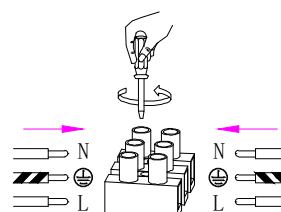

# NOVA LUCE

9210313, 9210314

1

Turn off the general switch

2

Align, mark and drill holes  
apply plastic anchors & tie up screws

3

Connect the wires

4

Apply side screws  
to make it stable

5

Apply the canopy by rotating

6

Turn on the general switch