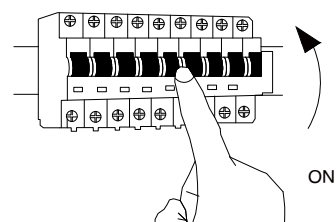

# NOVA LUCE

9210313, 9210314

1

Turn off the general switch

2

Align, mark and drill holes  
apply plastic anchors & tie up screws

3

Connect the wires

4

Apply side screws  
to make it stable

5

Apply the canopy by rotating

6

Turn on the general switch