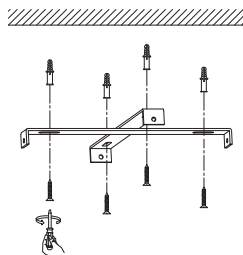

# NOVA LUCE

9210313, 9210314

1

Turn off the general switch

2

Align, mark and drill holes  
apply plastic anchors & tie up screws

3

Connect the wires

4

Apply side screws  
to make it stable

5

Apply the canopy by rotating

6

Turn on the general switch