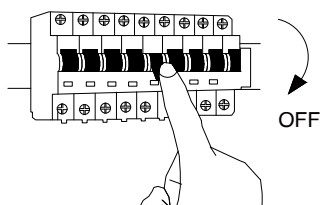

# NOVA LUCE

9210313, 9210314

1

Turn off the general switch

2

Align, mark and drill holes  
apply plastic anchors & tie up screws

3

Connect the wires

4

Apply side screws  
to make it stable

5

Apply the canopy by rotating

6

Turn on the general switch