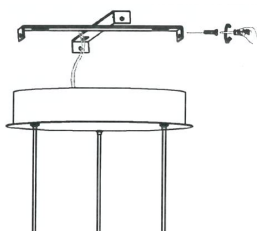

# NOVA LUCE

9210313, 9210314

1

Turn off the general switch

2

Align, mark and drill holes  
apply plastic anchors & tie up screws

3

Connect the wires

4

Apply side screws  
to make it stable

5

Apply the canopy by rotating

6

Turn on the general switch