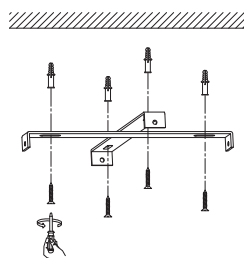

NOVA LUCE

9862852

4 4

1

Turn off the general switch

2

Drill holes & apply plastic anchors
With screws

3

Connect the wires

4

Apply the side screws

5

Turn on the general switch