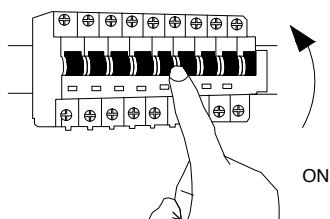

NOVA LUCE

9862852

4 4

1

Turn off the general switch

2

Drill holes & apply plastic anchors
With screws

3

Connect the wires

4

Apply the side screws

5

Turn on the general switch