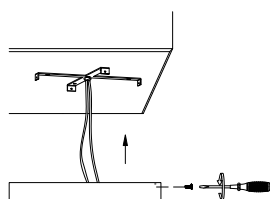

NOVA LUCE

9862852

4 4

1

Turn off the general switch

2

Drill holes & apply plastic anchors
With screws

3

Connect the wires

4

Apply the side screws

5

Turn on the general switch