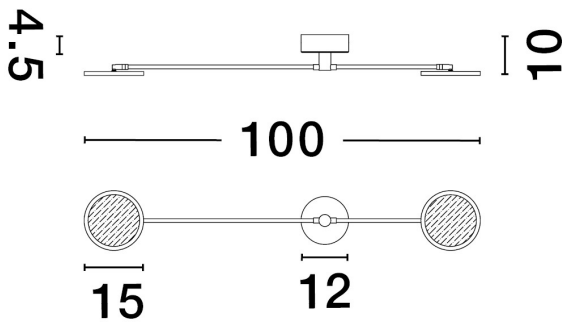

NOVA LUCE

PRODUCT DATASHEET

Version: 001

PRODUCT PHOTOGRAPH

TECHNICAL DRAWING

GENERAL INFORMATION

Product Code	9695251
Collection	Decorative
Product Category	Wall
Product Family	Scope
Mounting Location	Wall
Application Environment	Indoor

DIMENSION & WEIGHT

LxWxH (cm)	L: 100 W: 26 H: 120
Cut out (cm)	N/A
Weight (Kgr)	1.7

MATERIAL & COLOR

Product Color	Black
Body Material	Metal &Acrylic

APPLICATION & MOUNTING

Ambient Working Temp.	Max 45 oC
Type of Protection	IP20
Dimmable	Yes
Type of Dimming (Optional)	Triac
Mounting type	Wall
Mounting Depth (cm)	N/A
Led Module Replaceable	No
Light Source	LED

NOVA LUCE S.A

Schimatari Viotias
32009, Greece

+30 22620 58 121
+30 22620 56 743

info@novaluce.com
www.novaluce.com