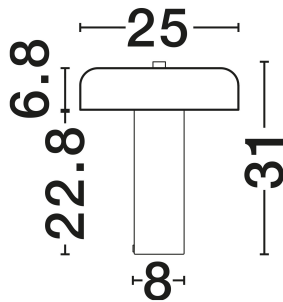

NOVA LUCE

PRODUCT DATASHEET

Version: 001

PRODUCT PHOTOGRAPH

GENERAL INFORMATION

Product Code	9043300
Collection	Indoor
Product Category	Table
Product Family	Pandora
Mounting Location	Table
Application Environment	Indoor
Specifications	N/A

DIMENSION & WEIGHT

LxWxH (cm)	D: 25 H: 31
Cut Out (cm)	N/A
Weight (Kgr)	2.8

MATERIAL & COLOR

Product Color	Gold & Black
Body Material	Aluminium & Acrylic

TECHNICAL DRAWING

APPLICATION & MOUNTING

Ambient Working Temp.	Max 45°C
Type of Protection	IP20
Dimmable	No
Type of Dimming	N/A
Mounting type	Surface
Mounting Depth (cm)	N/A
Led Module Replaceable	No
Light Source	LED

Power (Nominal)	18W
Input voltage (Nominal)	220-240V
Mains Frequency	50/60Hz

PHOTOMETRICAL DATA

Luminous Flux	734lm
Color Temperature	3000K
Light Color (Designation)	Warm White

WARRANTY

Warranty	3 Years
----------	----------------