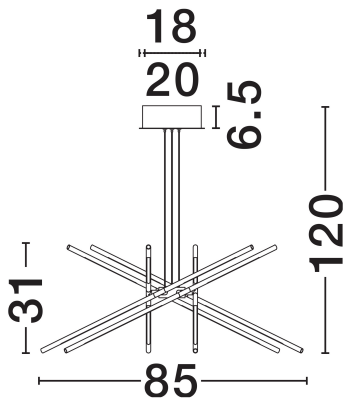

NOVA LUCE

PRODUCT DATASHEET

Version: 001

PRODUCT PHOTOGRAPH

TECHNICAL DRAWING

GENERAL INFORMATION

Product Code	9180783
Collection	Indoor
Product Category	Suspension
Product Family	Raccio
Mounting Location	Wall
Application Environment	Indoor
Specifications	N/A

DIMENSION & WEIGHT

LxWxH (cm)	D: 85 H: 120 c
Cut Out (cm)	N/A
Weight (Kgr)	2.7

MATERIAL & COLOR

Product Color	Black
Body Material	Metal & Acrylic

APPLICATION & MOUNTING

Ambient Working Temp.	Max 45°C
Type of Protection	IP20
Dimmable	Yes
Type of Dimming	Triac
Mounting type	Surface
Mounting Depth (cm)	N/A
Led Module Replaceable	No
Light Source	LED

Power (Nominal)	68W
Input voltage (Nominal)	220-240V
Mains Frequency	50/60Hz

PHOTOMETRICAL DATA

Luminous Flux	5397lm
Color Temperature	3000K
Light Color (Designation)	Warm White

WARRANTY

Warranty	3 Years
----------	----------------