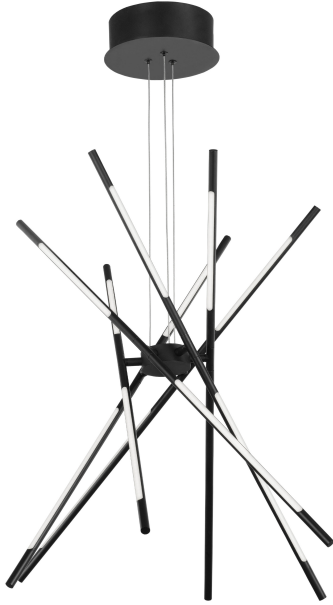

NOVA LUCE

PRODUCT DATASHEET

Version: 001

PRODUCT PHOTOGRAPH

TECHNICAL DRAWING

GENERAL INFORMATION

Product Code	9180783
Collection	Indoor
Product Category	Suspension
Product Family	Raccio
Mounting Location	Wall
Application Environment	Indoor
Specifications	N/A

DIMENSION & WEIGHT

LxWxH (cm)	D: 85 H: 120 c
Cut Out (cm)	N/A
Weight (Kgr)	2.7

MATERIAL & COLOR

Product Color	Black
Body Material	Metal & Acrylic

APPLICATION & MOUNTING

Ambient Working Temp.	Max 45°C
Type of Protection	IP20
Dimmable	Yes
Type of Dimming	Triac
Mounting type	Surface
Mounting Depth (cm)	N/A
Led Module Replaceable	No
Light Source	LED

Power (Nominal)	68W
Input voltage (Nominal)	220-240V
Mains Frequency	50/60Hz

PHOTOMETRICAL DATA

Luminous Flux	5397lm
Color Temperature	3000K
Light Color (Designation)	Warm White

WARRANTY

Warranty	3 Years
----------	----------------