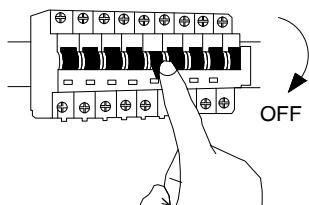

NOVA LUCE

9540280, 9540281, 9540282

1

Turn off the general switch

2

Mark & drill holes, apply plastic anchors
Tie up screws to make it stable

3

Connect wires

4

Fix the cap in place by rotate

5

Turn on the general switch

6