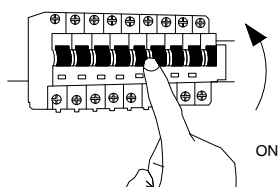

NOVA LUCE

9540280, 9540281, 9540282

1

Turn off the general switch

2

Mark & drill holes, apply plastic anchors
Tie up screws to make it stable

3

Connect wires

4

Fix the cap in place by rotate

5

Turn on the general switch

6