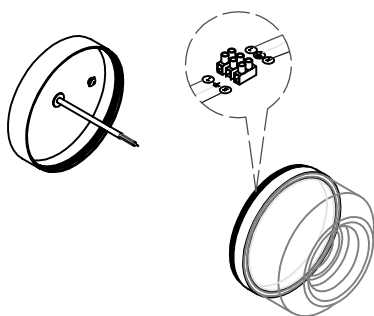

NOVA LUCE

9540280, 9540281, 9540282

1

Turn off the general switch

2

Mark & drill holes, apply plastic anchors
Tie up screws to make it stable

3

Connect wires

4

Fix the cap in place by rotate

5

Turn on the general switch

6