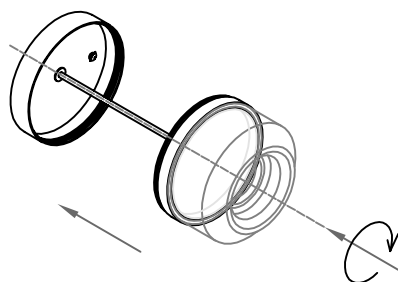

NOVA LUCE

9540280, 9540281, 9540282

1

Turn off the general switch

2

Mark & drill holes, apply plastic anchors
Tie up screws to make it stable

3

Connect wires

4

Fix the cap in place by rotate

5

Turn on the general switch

6