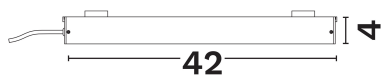

TECHNICAL DRAWING

MATERIAL & COLOR

Product Color	Black
Body Material	Aluminium
Cover Material	N/A

APPLICATION & MOUNTING

Ambient Working Temp.	45 C
Type of Protection	IP20
Protection Class IK	N/A
Dimmable	N/A
Type of Dimming (Optional)	N/A
Mounting type	Track
Mounting Depth (cm)	Ceiling/Wall
Led Module Replaceable	N/A
Light Source	N/A
Adjustable	N/A

COMPATIBLE WITH

— On/Off Driver: N/A

— Triac Driver: N/A

— Dali Driver: N/A

NOVA LUCE S.A

Schimatari Viotias
32009, Greece

+30 22620 58 121
+30 22620 56 743

info@novaluce.com
www.novaluce.com