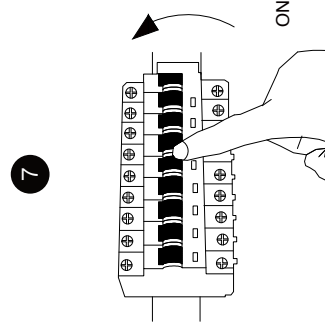

NOVA LUCE

9080127

Turn off the general switch

Turn on the general switch

1. Turn off the general switch
2. Drill holes, apply plastic anchors with screws
3. Connect wires
4. Apply side screws
5. By rotating apply the bulb
6. Apply the glass
7. Turn on the general switch