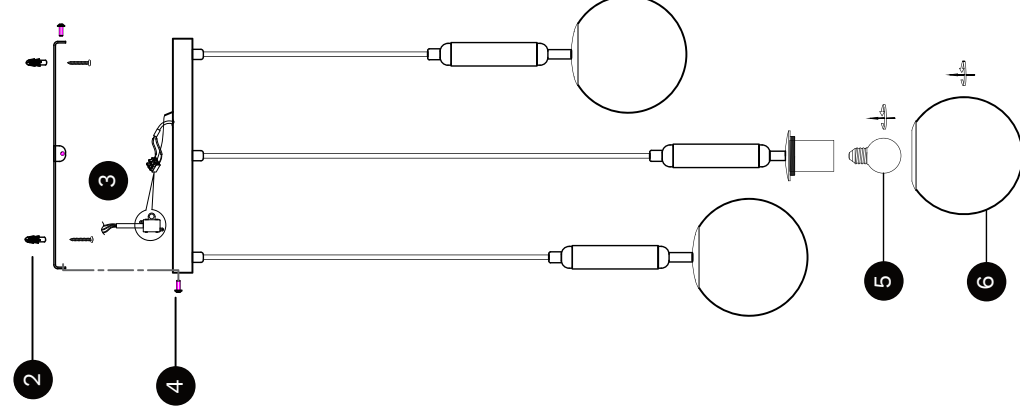

NOVA LUCE

9080127

Turn off the general switch

Turn on the general switch

1. Turn off the general switch
2. Drill holes, apply plastic anchors with screws
3. Connect wires
4. Apply side screws
5. By rotating apply the bulb
6. Apply the glass
7. Turn on the general switch