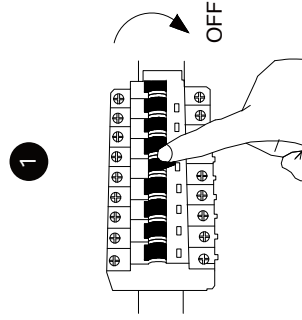

NOVA LUCE

9080127

Turn off the general switch

Turn on the general switch

1. Turn off the general switch
2. Drill holes, apply plastic anchors with screws
3. Connect wires
4. Apply side screws
5. By rotating apply the bulb
6. Apply the glass
7. Turn on the general switch