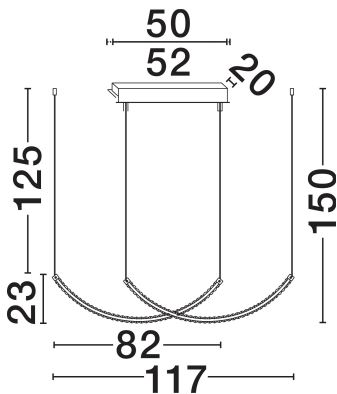

NOVA LUCE

PRODUCT DATASHEET

Version: 001

PRODUCT PHOTOGRAPH

TECHNICAL DRAWING

GENERAL INFORMATION

Product Code	9124110
Collection	Indoor
Product Category	Suspension
Product Family	Lazura
Mounting Location	Wall
Application Environment	Indoor
Specifications	N/A

DIMENSION & WEIGHT

LxWxH (cm)	L: 117 W: 20 H: 150
Cut Out (cm)	N/A
Weight (Kgr)	6.2

MATERIAL & COLOR

Product Color	Gold & Black
Body Material	Aluminium, Steel, Crystal, Leather

APPLICATION & MOUNTING

Ambient Working Temp.	Max 45°C
Type of Protection	IP20
Dimmable	Yes
Type of Dimming	Triac
Mounting type	Surface
Mounting Depth (cm)	N/A
Led Module Replaceable	No
Light Source	LED

Power (Nominal)	65W
Input voltage (Nominal)	220-240V
Mains Frequency	50/60Hz

PHOTOMETRICAL DATA

Luminous Flux	3900lm
Color Temperature	3000K
Light Color (Designation)	Warm White

WARRANTY

Warranty	3 Years
----------	----------------