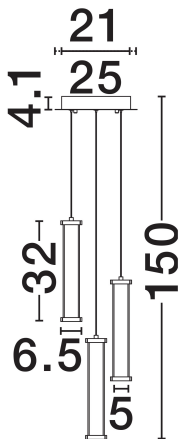

NOVA LUCE

PRODUCT DATASHEET

Version: 001

PRODUCT PHOTOGRAPH

TECHNICAL DRAWING

GENERAL INFORMATION

Product Code	9214148
Collection	Indoor
Product Category	Suspension
Product Family	PHEME
Mounting Location	Wall
Application Environment	Indoor
Specifications	N/A

DIMENSION & WEIGHT

LxWxH (cm)	D: 25 H: 150
Cut Out (cm)	N/A
Weight (Kgr)	2.2

MATERIAL & COLOR

Product Color	Matt Black & Satin Nickel
Body Material	Metal & Acrylic

APPLICATION & MOUNTING

Ambient Working Temp.	Max 45°C
Type of Protection	IP20
Dimmable	Yes
Type of Dimming	Triac
Mounting type	Surface
Mounting Depth (cm)	N/A
Led Module Replaceable	No
Light Source	LED

Power (Nominal)	13W
Input voltage (Nominal)	220-240V
Mains Frequency	50/60Hz

PHOTOMETRICAL DATA

Luminous Flux	910lm
Color Temperature	3000K
Light Color (Designation)	Warm White

WARRANTY

Warranty	3 Years
----------	----------------